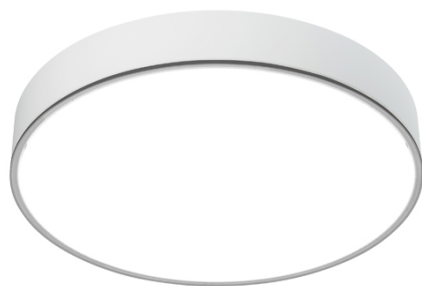

BEN Maxi IP40 PG

Frosted Acryl-Satiné impact resistant.

CODE		FLUX	SIZE	CERTIFICATIONS
10PG180K3D	180W 3000K	21307lm	Ø 1080mm	    

Optics

PG diffuser with frosted Acryl-Satiné and impact resistant diffuser UGR<22.

Specifications

Integrated driver;
CRI>90;
Mac Adams 3;
Life Time: L80/B10 >50.000h;
5 years complete warranty;
Eye safety: RG0/RG1 in accordance with EN62471:2009

Body

Spun aluminum with epoxy powder coating.