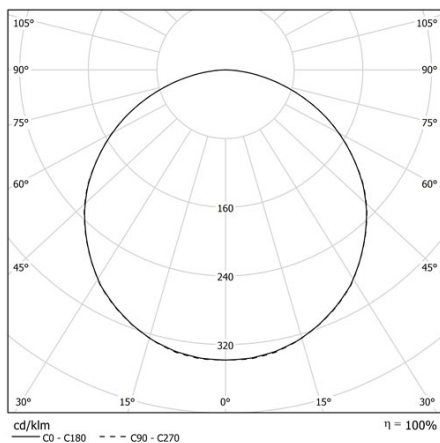

BEN Maxi IP40 PG

Frosted Acryl-Satiné impact resistant.

CODE		FLUX	SIZE	CERTIFICATIONS
10PG180K3D	180W 3000K	21307lm	Ø 1080mm	    

Optics

PG diffuser with frosted Acryl-Satiné and impact resistant diffuser UGR<22.