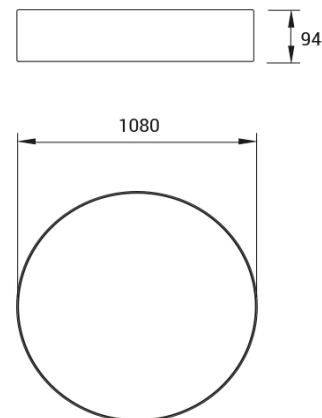

BEN Maxi IP40 PG

Frosted Acryl-Satiné impact resistant.

CODE		FLUX	SIZE	CERTIFICATIONS
10PG180K3D	180W 3000K	21307lm	Ø 1080mm	    

Optics

PG diffuser with frosted Acryl-Satiné and impact resistant diffuser UGR<22.